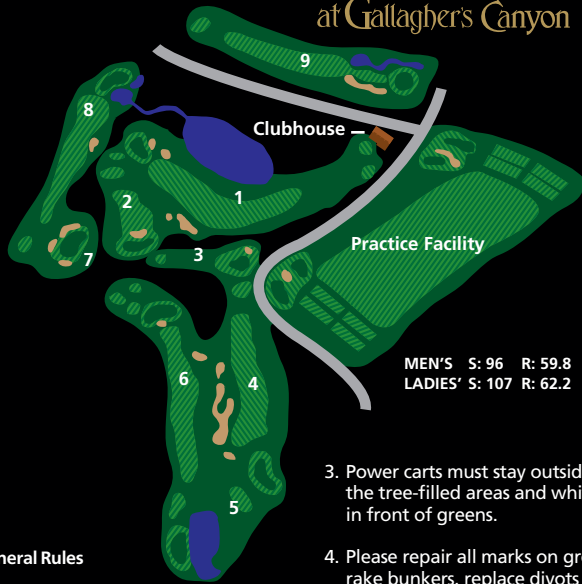

Date

Player

facebook.com/pinnaclegolfcourse
[@GallaghersGolf](https://twitter.com/GallaghersGolf)

INIT	10	11	12	13	14	15	16	17	18	IN	TOT	HCP	NET
Blue	353	143	118	274	113	283	132	282	286	1984	3846		
HDCP	2	14	18	12	16	6	10	8	4				
PAR	4	3	3	4	3	4	3	4	4	32	64		
HDCP	2	14	18	12	16	6	10	8	4				

Attest

The Pinnacle Course at Gallagher's Canyon

MEN'S S: 96 R: 59.8
LADIES' S: 107 R: 62.2

General Rules

1. All Golfers are permitted on the course on the basis they maintain a reasonably close relationship to the group IN FRONT of them. Groups unable to keep this pace will be asked to SKIP ONE HOLE by the course marshal.
2. Golf Canada Rules rules govern play except where local rules prevail.

3. Power carts must stay outside of the tree-filled areas and white lines in front of greens.
4. Please repair all marks on greens, rake bunkers, replace divots and observe rules of etiquette.
5. Red Stakes
Red stakes mark lateral hazard on holes 1, 5 and 9. On hole 5,a designated DROP AREA is provided.
6. Out of Bounds
Defined by white stakes on holes 4, 6, 7 and 9.